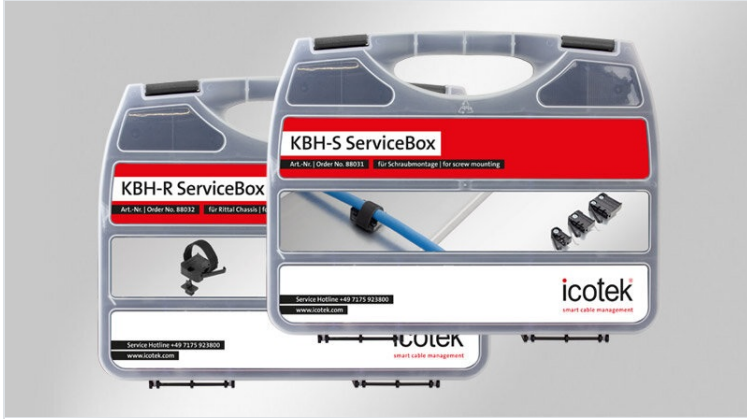

# KBH ServiceBox

□□□□(□□□) □□□ □□□ □□ □□□ □□

RoHS  
compliant

Made in  
Germany

REACH  
COMPLIANCE

□□ □ □□

□□ □□ □ □□

## KBH-S ServiceBox

**88031**  
EAN **4251269332**  
**791**  
**1**  
□□ KLKB | KLB: **KLKB 200 x**  
**13, KLKB**  
**300 x 17,**  
**KLB 10, KLB**  
**15, KLB 20,**  
**KLB 25**  
□□□ □□ **5,3 mm**

**KBH-R ServiceBox Rittal**

EAN **88032**  
**4251269332**  
**807**  
**1**  
□□ KLKB | KLB: **KLKB 200 x 13, KLKB 300 x 17, KLB 10, KLB 15, KLB 20, KLB 25**

**KBH-R ServiceBox MiniTec / item**

EAN **88033**  
**4251269332**  
**814**  
**1**  
□□ KLKB | KLB: **KLKB 200 x 13, KLKB 300 x 17, KLB 10, KLB 15, KLB 20, KLB 25**